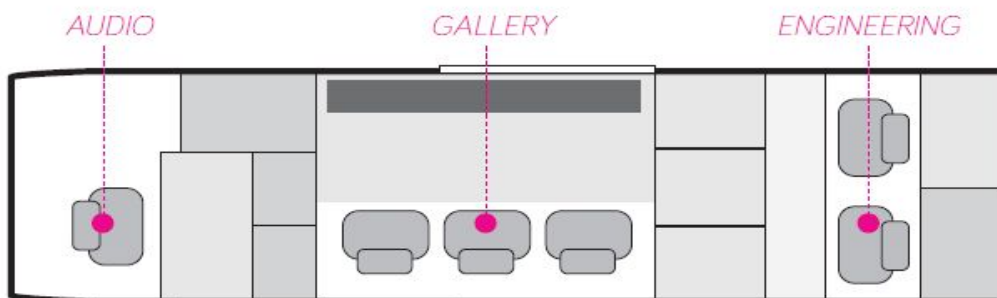

## Power and Dimensions

- 1x 63a single phase or 2x 32a single phase (100mA RCD or Off)
- Length: 6.5m, Width: 2.2m

## Coms

- Telex RTS Odeon
- Telex RTS KP series panels
- 2x ProLink BX2000 radio base stations
- Camera Production and Engineering coms (engineering on individual channels)

## Sound

- Amek BB100 Sound Desk - 32 channel, 8 groups + master,
- 432 Inputs and 432 Outputs on Bantam audio patch
- Control PC
- Evertz 5010 Time Code master
- BSS FCS-960 graphic EQ
- Neve Stereo limiter compressor
- Bel 7000 Stereo delay
- 20 channels of BSS compressor De-Esser
- 6 channels of BSS Compressor peak limiter De-esser
- 16 Stereo DA