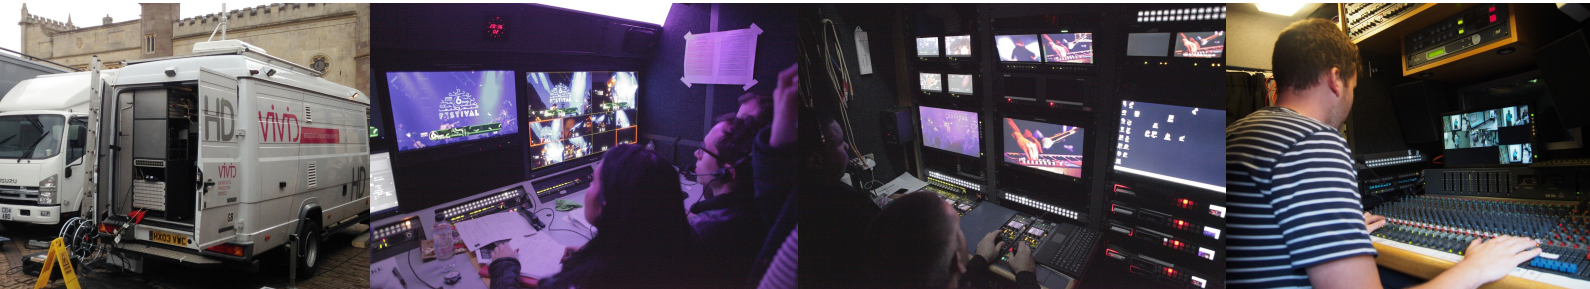

OB1 Spec Sheet

vivid

Video

- Red and Green Tally
- For-A HVS100 1 M/E
- All video patchable via MUSA
- Sony OLED monitors
- Tektronix waveforms
- 72x72 HD Router
- Embedders (4 analog or 8 AES channels each)
- 4 De-embedders (4 analog or 8 AES channels each)
- UpDownCross converters
- Analog to SDI
- SDI to Analog
- SDI DAs
- Grass Valley K2 Solo
- EVS (as required)
- Clarity or Caspar Graphics

Power and Dimensions

- 1x 63a single phase or 2x 32a single phase (100mA RCD or Off)
- Length: 6.5m, Width: 2.2m

Coms

- Telex RTS Odeon
- Telex RTS KP series panels
- 2x ProLink BX2000 radio base stations
- Camera Production and Engineering coms (engineering on individual channels)

Sound

- Amek BB100 Sound Desk - 32 channel, 8 groups + master,
- 432 Inputs and 432 Outputs on Bantam audio patch
- Control PC
- Evertz 5010 Time Code master
- BSS FCS-960 graphic EQ
- Neve Stereo limiter compressor
- Bel 7000 Stereo delay
- 20 channels of BSS compressor De-Esser
- 6 channels of BSS Compressor peak limiter De-esser
- 16 Stereo DA